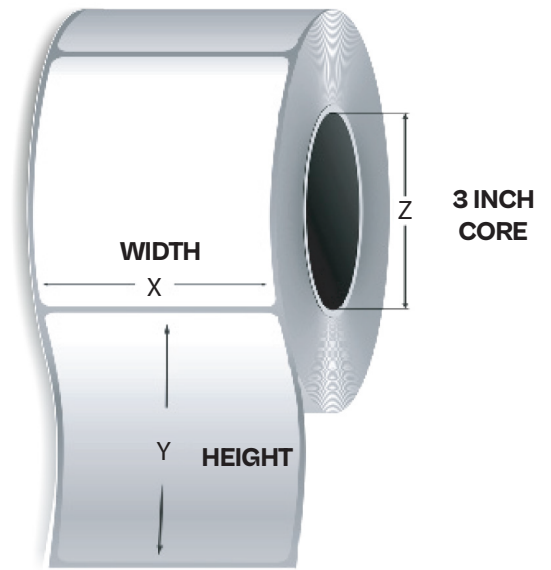

Thermal Transfer Rolls

- Ribbon required
- Soft matte, ultra-white face for maximum printability
- High bond adhesive
- Ideal for packaging, shipping, receiving, warehousing and inventory management
- 3-inch core
- Custom sizes and colours available

ITEM ID	SIZE	COLOR	LABELS/ROLL	SHIPPING UNIT
62026	3" x 2"	WHITE	2875	4 ROLLS/ CASE, 75 CASES/ PALLET
62027	3" x 5"		1190	
62012	4" x 2"		2875	
62013	4" x 3"		1960	
62014	4" x 4"		1475	
62020	4" x 6"		1000	
62015	4" x 6.5"		925	

Thermal Transfer Fan-Folded

- Ribbon required
- Stacks neatly
- Ideal for large volume printing
- Easy transition from one stack to the next- no more roll changes

ITEM ID	SIZE	COLOR	LABELS/ROLL	SHIPPING UNIT
62017	4" x 6"	WHITE	2000	2 STACKS/CASE, 75 CASES/PALLET

Direct Thermal Rolls

- No ribbon required
- Perforated
- Reliable Scannability
- 3 inch core
- Custom sizes available

ITEM ID	SIZE	COLOR	LABELS/ ROLL	SHIPPING UNIT
62021	3" x 2"	WHITE	2875	4 ROLLS/ CASE, 75 CASES/ PALLET
62010	3" x 5"		1190	
62022	4" x 2"		2875	
62023	4" x 3"		1950	
62024	4" x 4"		1475	
62018	4" x 6"		1000	