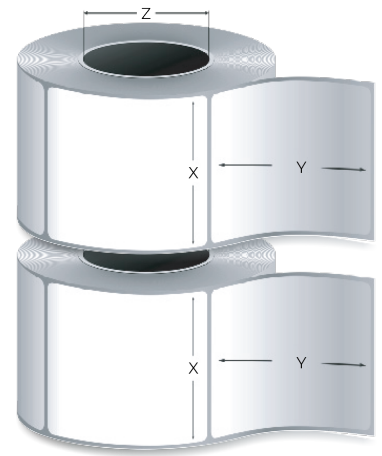

Direct Thermal Mobile Rolls

- No ribbon required
- 3/4 inch core
- Perforated labels
- Custom sizes available
- For mobile printers

ITEM ID	SIZE	COLOR	LABELS/ ROLL	SHIPPING UNIT
62011	4" x 2"	WHITE	300	4 ROLLS/CASE, 75 CASES/PALLET