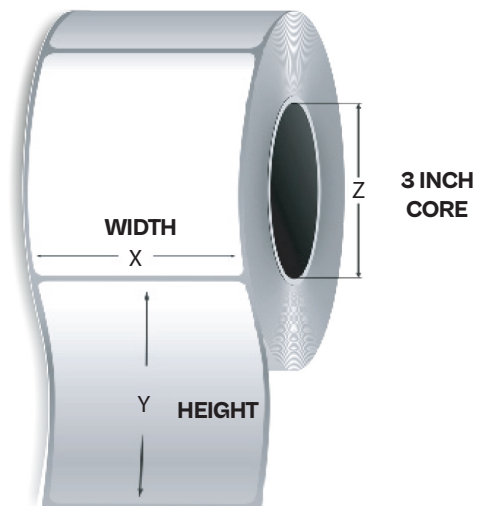

Direct Thermal Desktop Rolls

- No ribbon required
- Perforated labels
- For desktop printers
- 1 inch core
- Custom sizes available

ITEM ID	SIZE	COLOR	LABELS/ ROLL	SHIPPING UNIT
62019	4" x 6"	WHITE	250	16 ROLLS/CASE, 75 CASES/PALLET