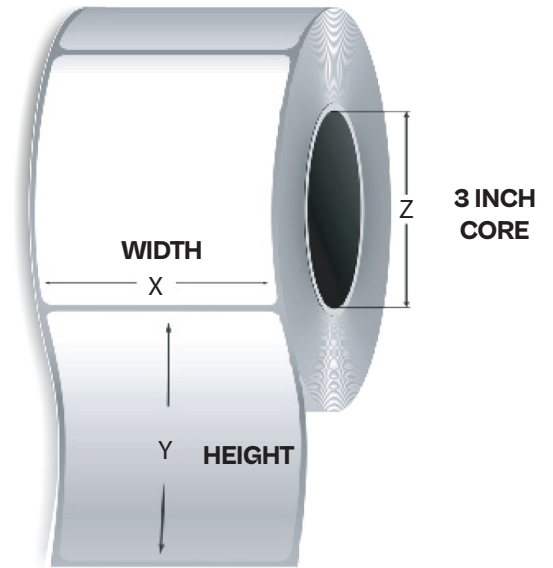

Thermal Transfer Rolls

- Ribbon required
- Soft matte, ultra-white face for maximum printability
- High bond adhesive
- Ideal for packaging, shipping, receiving, warehousing and inventory management
- 3-inch core
- Custom sizes and colours available

ITEM ID	SIZE	COLOR	LABELS/ROLL	SHIPPING UNIT
62026	3" x 2"	WHITE	2875	4 ROLLS/ CASE, 75 CASES/ PALLET
62027	3" x 5"		1190	
62012	4" x 2"		2875	
62013	4" x 3"		1960	
62014	4" x 4"		1475	
62020	4" x 6"		1000	
62015	4" x 6.5"		925	

Thermal Transfer Fan-Folded

- Ribbon required
- Stacks neatly
- Ideal for large volume printing
- Easy transition from one stack to the next- no more roll changes

ITEM ID	SIZE	COLOR	LABELS/ROLL	SHIPPING UNIT
62017	4" x 6"	WHITE	2000	2 STACKS/CASE, 75 CASES/PALLET

Sheet Labels

- Compatible with ink jet and laser printers
- Permanent adhesive works on paper, metal, plastic and glass
- Wide service temperature range

ITEM ID	SIZE	COLOR	LABELS/ ROLL	SHIPPING UNIT
63095	2.625" x 1"	WHITE	30	100 SHEETS/ BAG,
63097	4" x 2"		10	
63098	4" x 3.3"		6	10 BAGS/ CASE
63096	4.25" x 5.5"		4	80 CASES/ PALLET
63100	8.5" x 5.5"		2	
63099	8.5" x 11"		1	